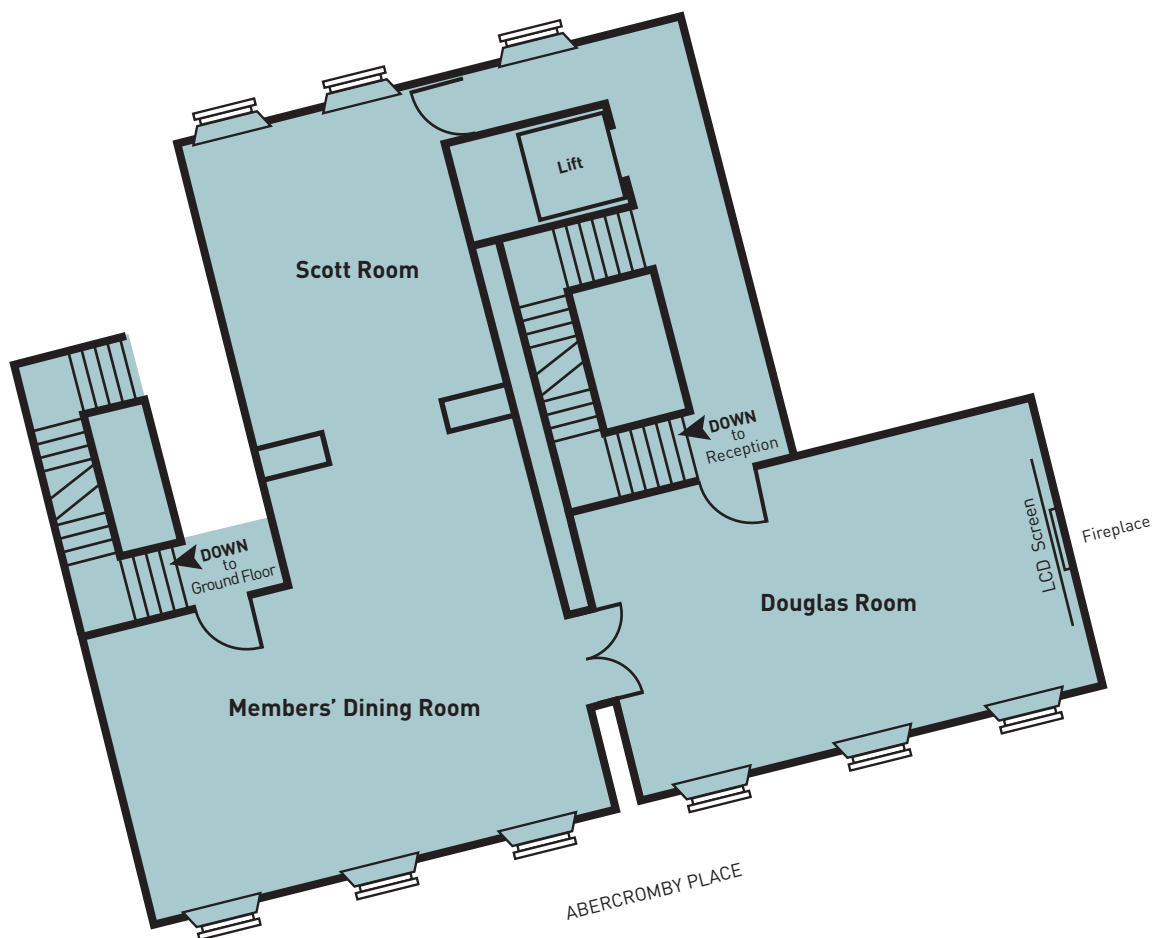

**The Scott and The Douglas Rooms**  
 (Incorporating The Members' Dining Room)

<b>The Douglas Room</b> Room Capacities	Banquet	Board Room	Cabaret	Classroom	Reception	Theatre	Area m <sup>2</sup>	Ceiling Height m
	45	26	0	20	50	50	60	5
<b>The Scott Room</b> Room Capacities	18	18	0	10	30	30	25	5