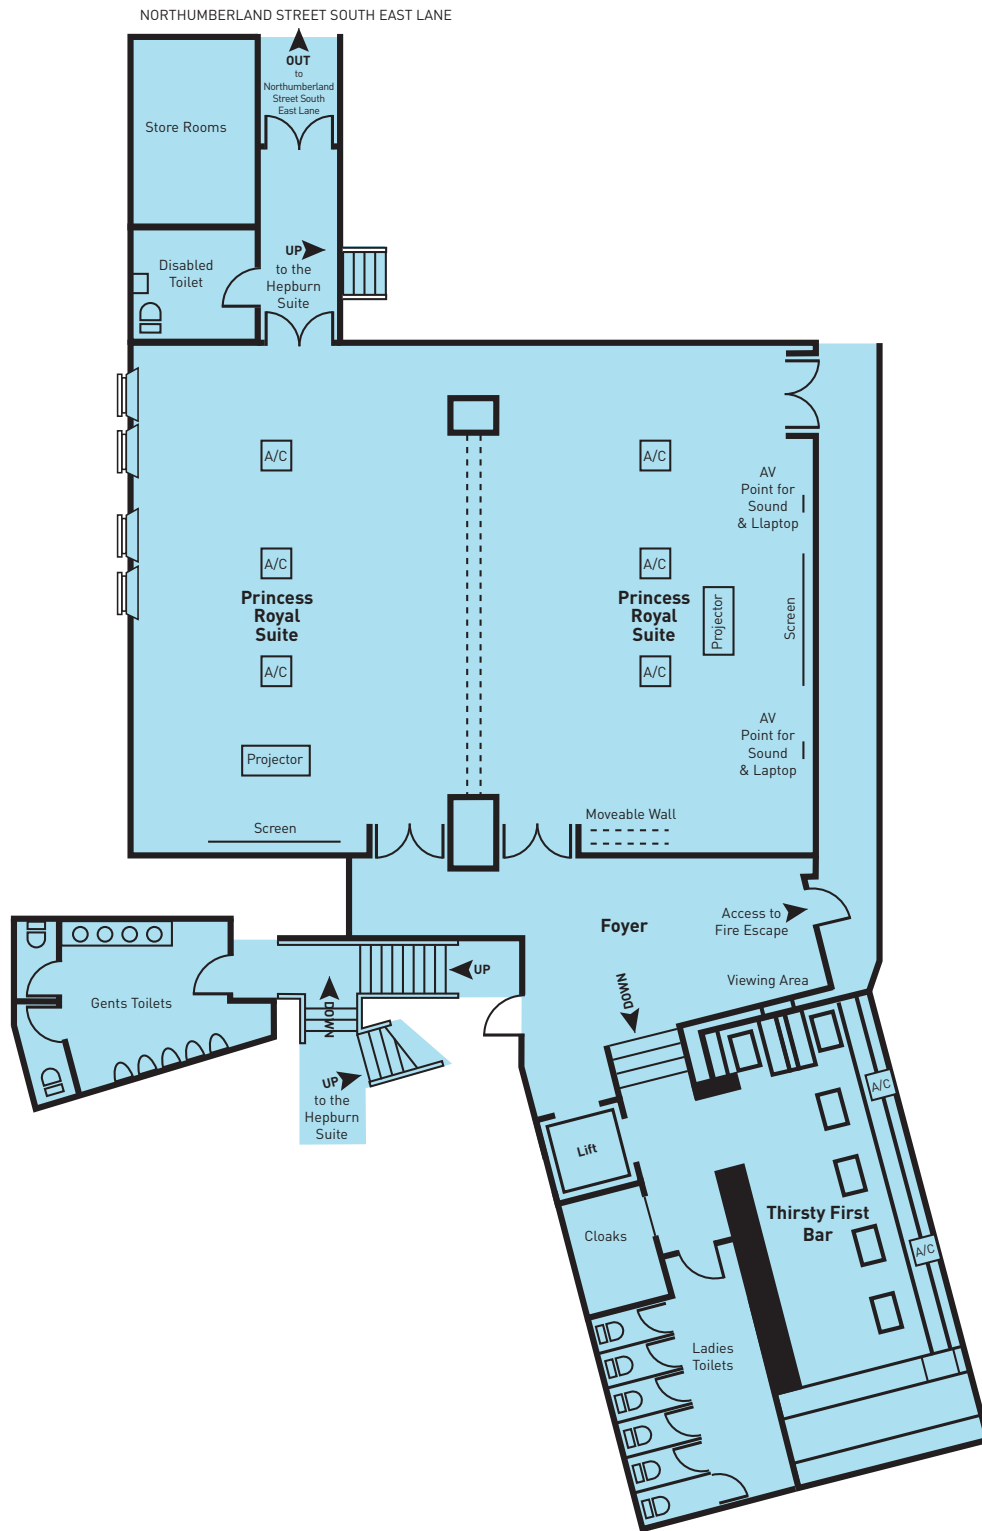

The Princess Royal Suite
(Incorporating the 'Thirsty First Bar')

| The Princess Royal Suite Room Capacities | Banquet | Board Room | Cabaret | Classroom | Reception | Theatre | Area m ² | Ceiling Height m |
|---|---------|------------|---------|-----------|-----------|---------|---------------------|------------------|
| | 180 | 50 | 180 | 80 | 200 | 200 | 200 | 3 |