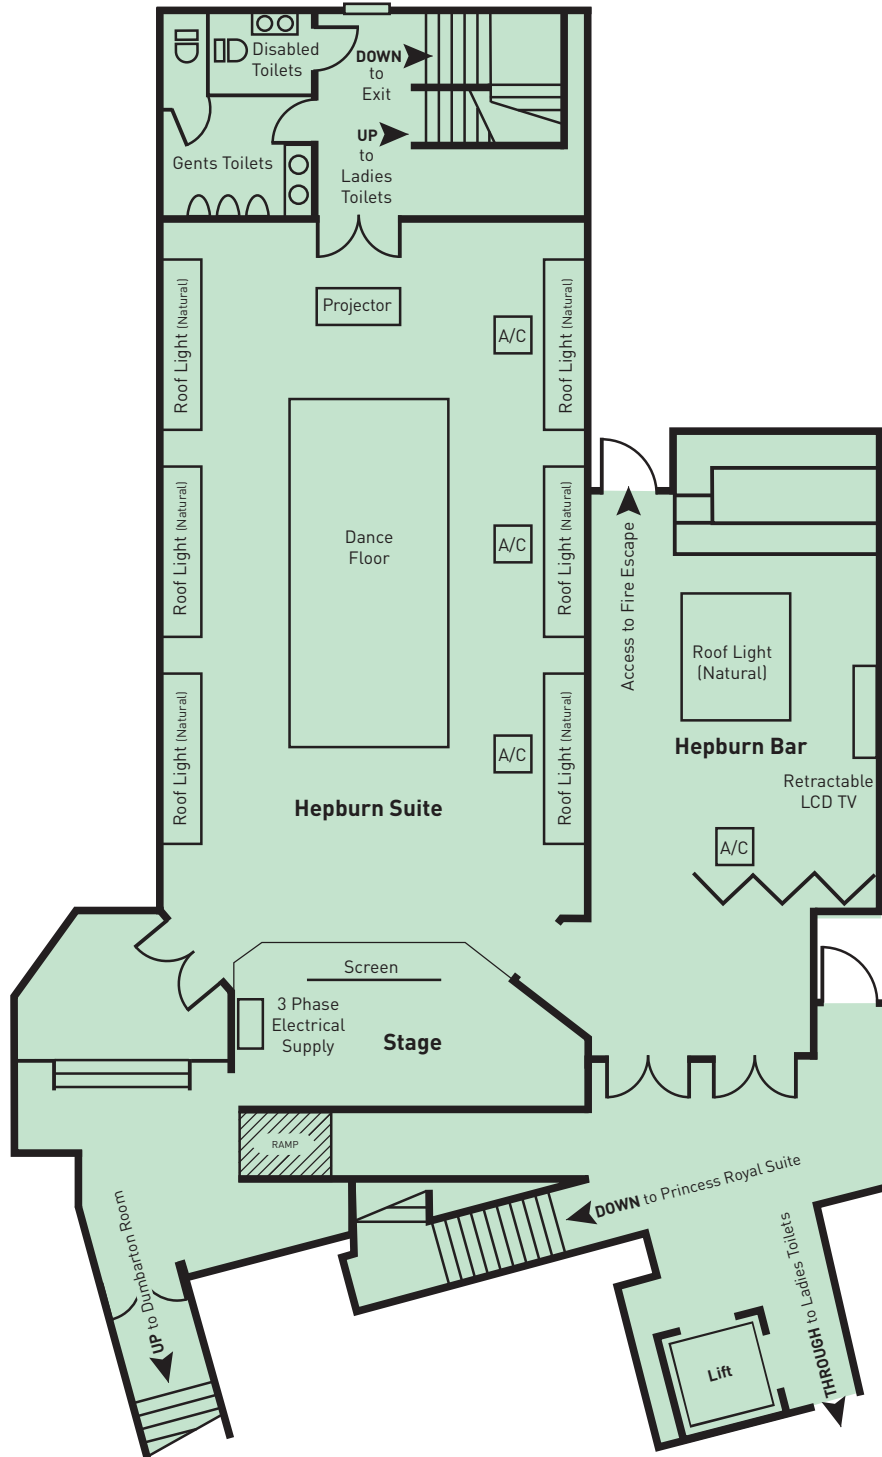

**The Hepburn Suite**  
(Incorporating The Hepburn Bar)

NORTHUMBERLAND STREET SOUTH EAST LANE

The Hepburn Suite Room Capacities	Banquet	Board Room	Cabaret	Classroom	Reception	Theatre	Area m <sup>2</sup>	Ceiling Height m
	120	45	80	60	150	150	120	6