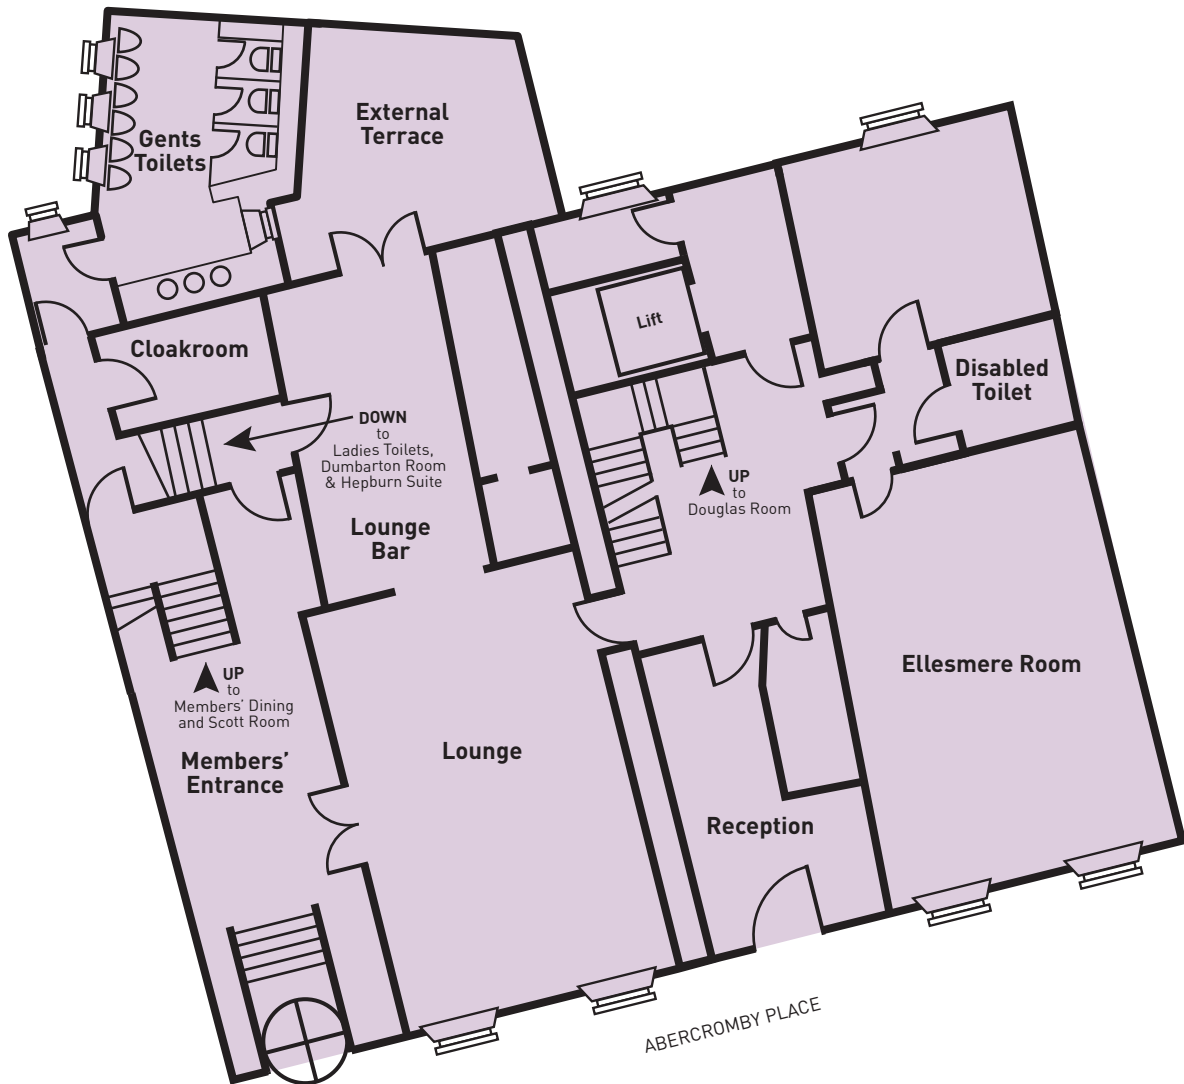

The Ellesmere Room

(Incorporating The Main Reception, Lounge and Lounge Bar)

The Ellesmere Room Room Capacities	Banquet	Board Room	Cabaret	Classroom	Reception	Theatre	Area m ²	Ceiling Height m
	20	20	0	12	30	30	60	5